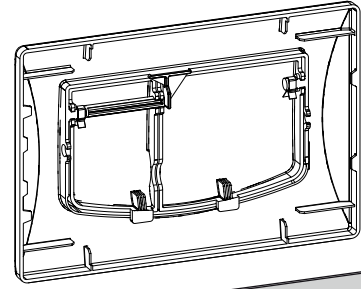

**GB** ASSEMBLY INSTRUCTIONS  
**NL** MONTAGE INSTRUCTIES  
**DK** MONTAGE ANVISNING  
**RO** INSTRUCȚIUNI DE MONTAJ

(dimensions in millimeters)

PRESS  
PRESS

1

2

1

FRONT

TOP

2

x2 x2

3

X < 20mm

3

FRONT

x2

x2

← X + 45mm →

← X + 30mm →

3

TOP

x2

x2

← X + 10mm →

← X + 75mm →