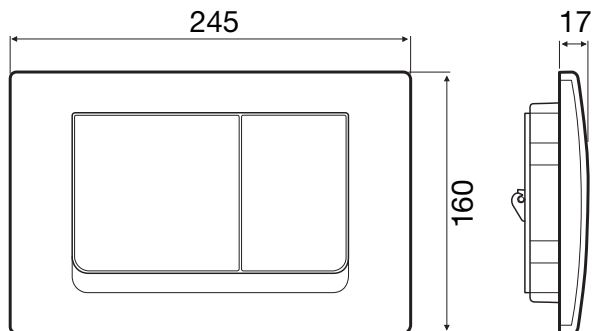

**GB** ASSEMBLY INSTRUCTIONS  
**NL** MONTAGE INSTRUCTIES  
**DK** MONTAGE ANVISNING  
**RO** INSTRUCȚIUNI DE MONTAJ

(dimensions in millimeters)

PRESS  
PRESS

1

2

1

FRONT

TOP

2

x2 x2

3

X < 20mm

3

FRONT

x2

x2

← X + 45mm →

← X + 30mm →

3

TOP

x2

x2

← X + 10mm →

← X + 75mm →