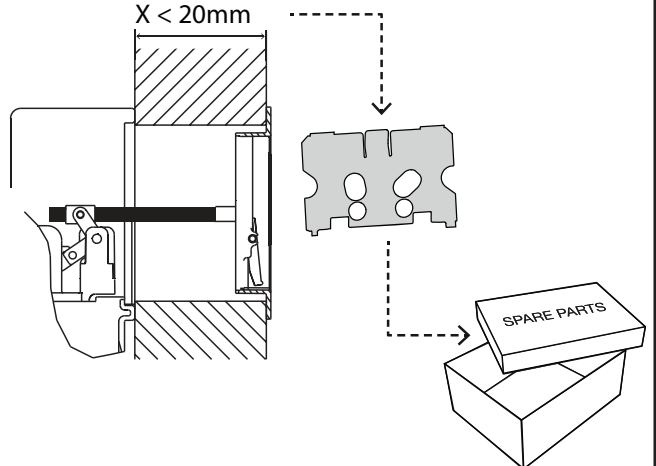

**GB** ASSEMBLY INSTRUCTIONS  
**NL** MONTAGE INSTRUCTIES  
**DK** MONTAGE ANVISNING  
**RO** INSTRUCȚIUNI DE MONTAJ

(dimensions in millimeters)

PRESS  
PRESS

1

2

1

FRONT

TOP

2

x2 x2

3

X < 20mm

3

FRONT

x2

x2

← X + 45mm →

← X + 30mm →

3

TOP

x2

x2

← X + 10mm →

← X + 75mm →