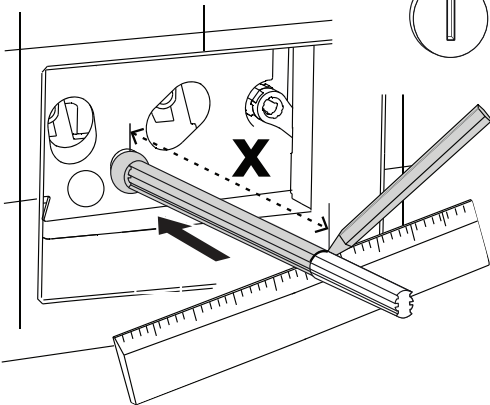

**GB** ASSEMBLY INSTRUCTIONS  
**NL** MONTAGE INSTRUCTIES  
**DK** MONTAGE ANVISNING  
**RO** INSTRUCȚIUNI DE MONTAJ

(dimensions in millimeters)

PRESS  
PRESS

1

2

1

FRONT

TOP

2

x2 x2

3

X < 20mm

3

FRONT

x2

x2

← X + 45mm →

← X + 30mm →

3

TOP

x2

x2

← X + 10mm →

← X + 75mm →