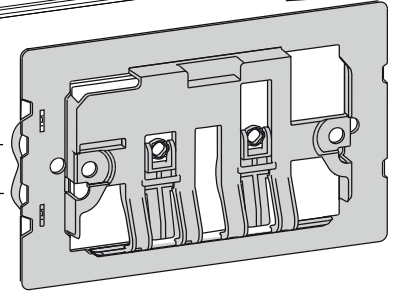

**GB** ASSEMBLY INSTRUCTIONS  
**NL** MONTAGE INSTRUCTIES  
**DK** MONTAGE ANVISNING  
**RO** INSTRUCȚIUNI DE MONTAJ

(dimensions in millimeters)

PRESS  
PRESS

1

2

1

FRONT

TOP

2

x2 x2

3

X < 20mm

3

FRONT

x2

x2

← X + 45mm →

← X + 30mm →

3

TOP

x2

x2

← X + 10mm →

← X + 75mm →