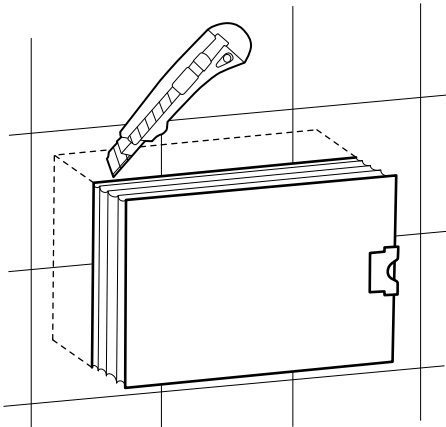

**GB** ASSEMBLY INSTRUCTIONS  
**NL** MONTAGE INSTRUCTIES  
**DK** MONTAGE ANVISNING  
**RO** INSTRUCȚIUNI DE MONTAJ

(dimensions in millimeters)

PRESS  
PRESS

1

2

1

FRONT

TOP

2

x2 x2

3

X < 20mm

3

FRONT

x2

x2

← X + 45mm →

← X + 30mm →

3

TOP

x2

x2

← X + 10mm →

← X + 75mm →