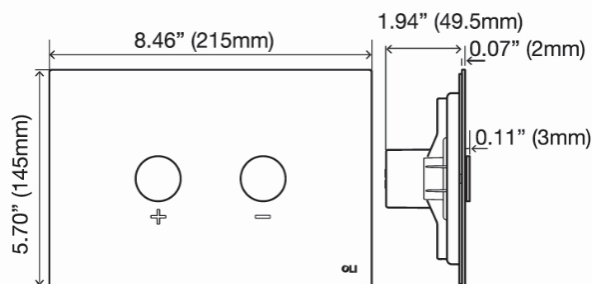

# Technical sheet

BLINK  
Flush plate