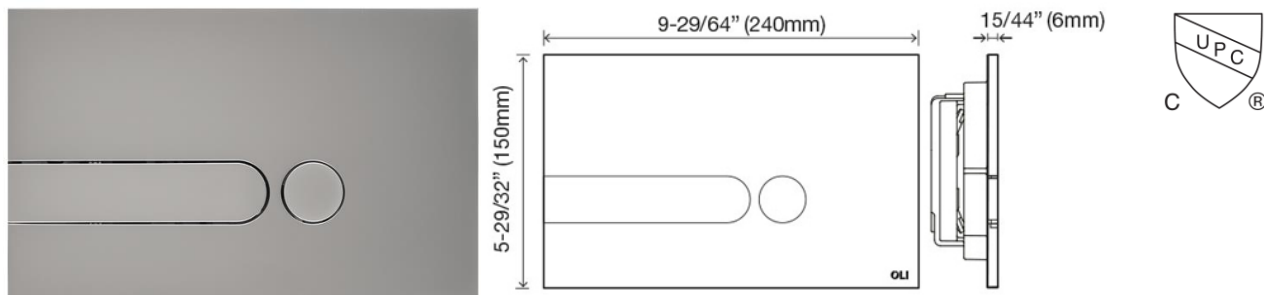

Technical sheet

IPLATE
Flush plate

Product Identification

- | | |
|--------------------|---------------------------|
| Code 879465 | • IPLATE Polished chrome |
| Code 879466 | • IPLATE Matt chrome |
| Code 879464 | • IPLATE White |
| Code 879467 | • IPLATE Black Soft-touch |

Definition and application

- Mechanical flush plate for OLI in-wall cistern;
- An ABS flush plate for concealed cisterns that allows you to mix and match colours.

Technical Features

Flush plate

- Water-saving dual flush system;
- Mechanical actuation;
- Abs flush plate: high resistance to scratches;
- Actuation force <20N;
- Multiple colors and combinations available with easy “one click” replacement when purchased with the optional Elegance kit.