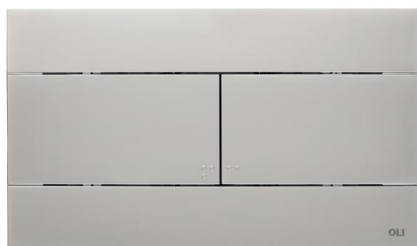

# Technical sheet

SLIM  
Flush plate

## Product Identification

- |                    |                                     |
|--------------------|-------------------------------------|
| <b>Code 879459</b> | • SLIM Polished chrome              |
| <b>Code 879460</b> | • SLIM Matt chrome                  |
| <b>Code 879479</b> | • SLIM White                        |
| <b>Code 879461</b> | • SLIM Black Soft-touch             |
| <b>Code 879462</b> | • SLIM Grey Soft-touch              |
| <b>Code 879463</b> | • SLIM INOX Brushed stainless steel |

## Definition and application

- Mechanical control plate for OLI in-wall cistern;
- The original. Perfect symmetry and elegance of form, slim and timeless.