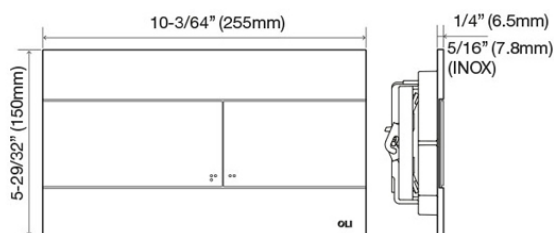

## Product Identification

- |                    |                                     |
|--------------------|-------------------------------------|
| <b>Code 879459</b> | • SLIM Polished chrome              |
| <b>Code 879460</b> | • SLIM Matt chrome                  |
| <b>Code 879479</b> | • SLIM White                        |
| <b>Code 879461</b> | • SLIM Black Soft-touch             |
| <b>Code 879462</b> | • SLIM Grey Soft-touch              |
| <b>Code 879463</b> | • SLIM INOX Brushed stainless steel |

## Definition and application

- Mechanical control plate for OLI in-wall cistern;
- The original. Perfect symmetry and elegance of form, slim and timeless.